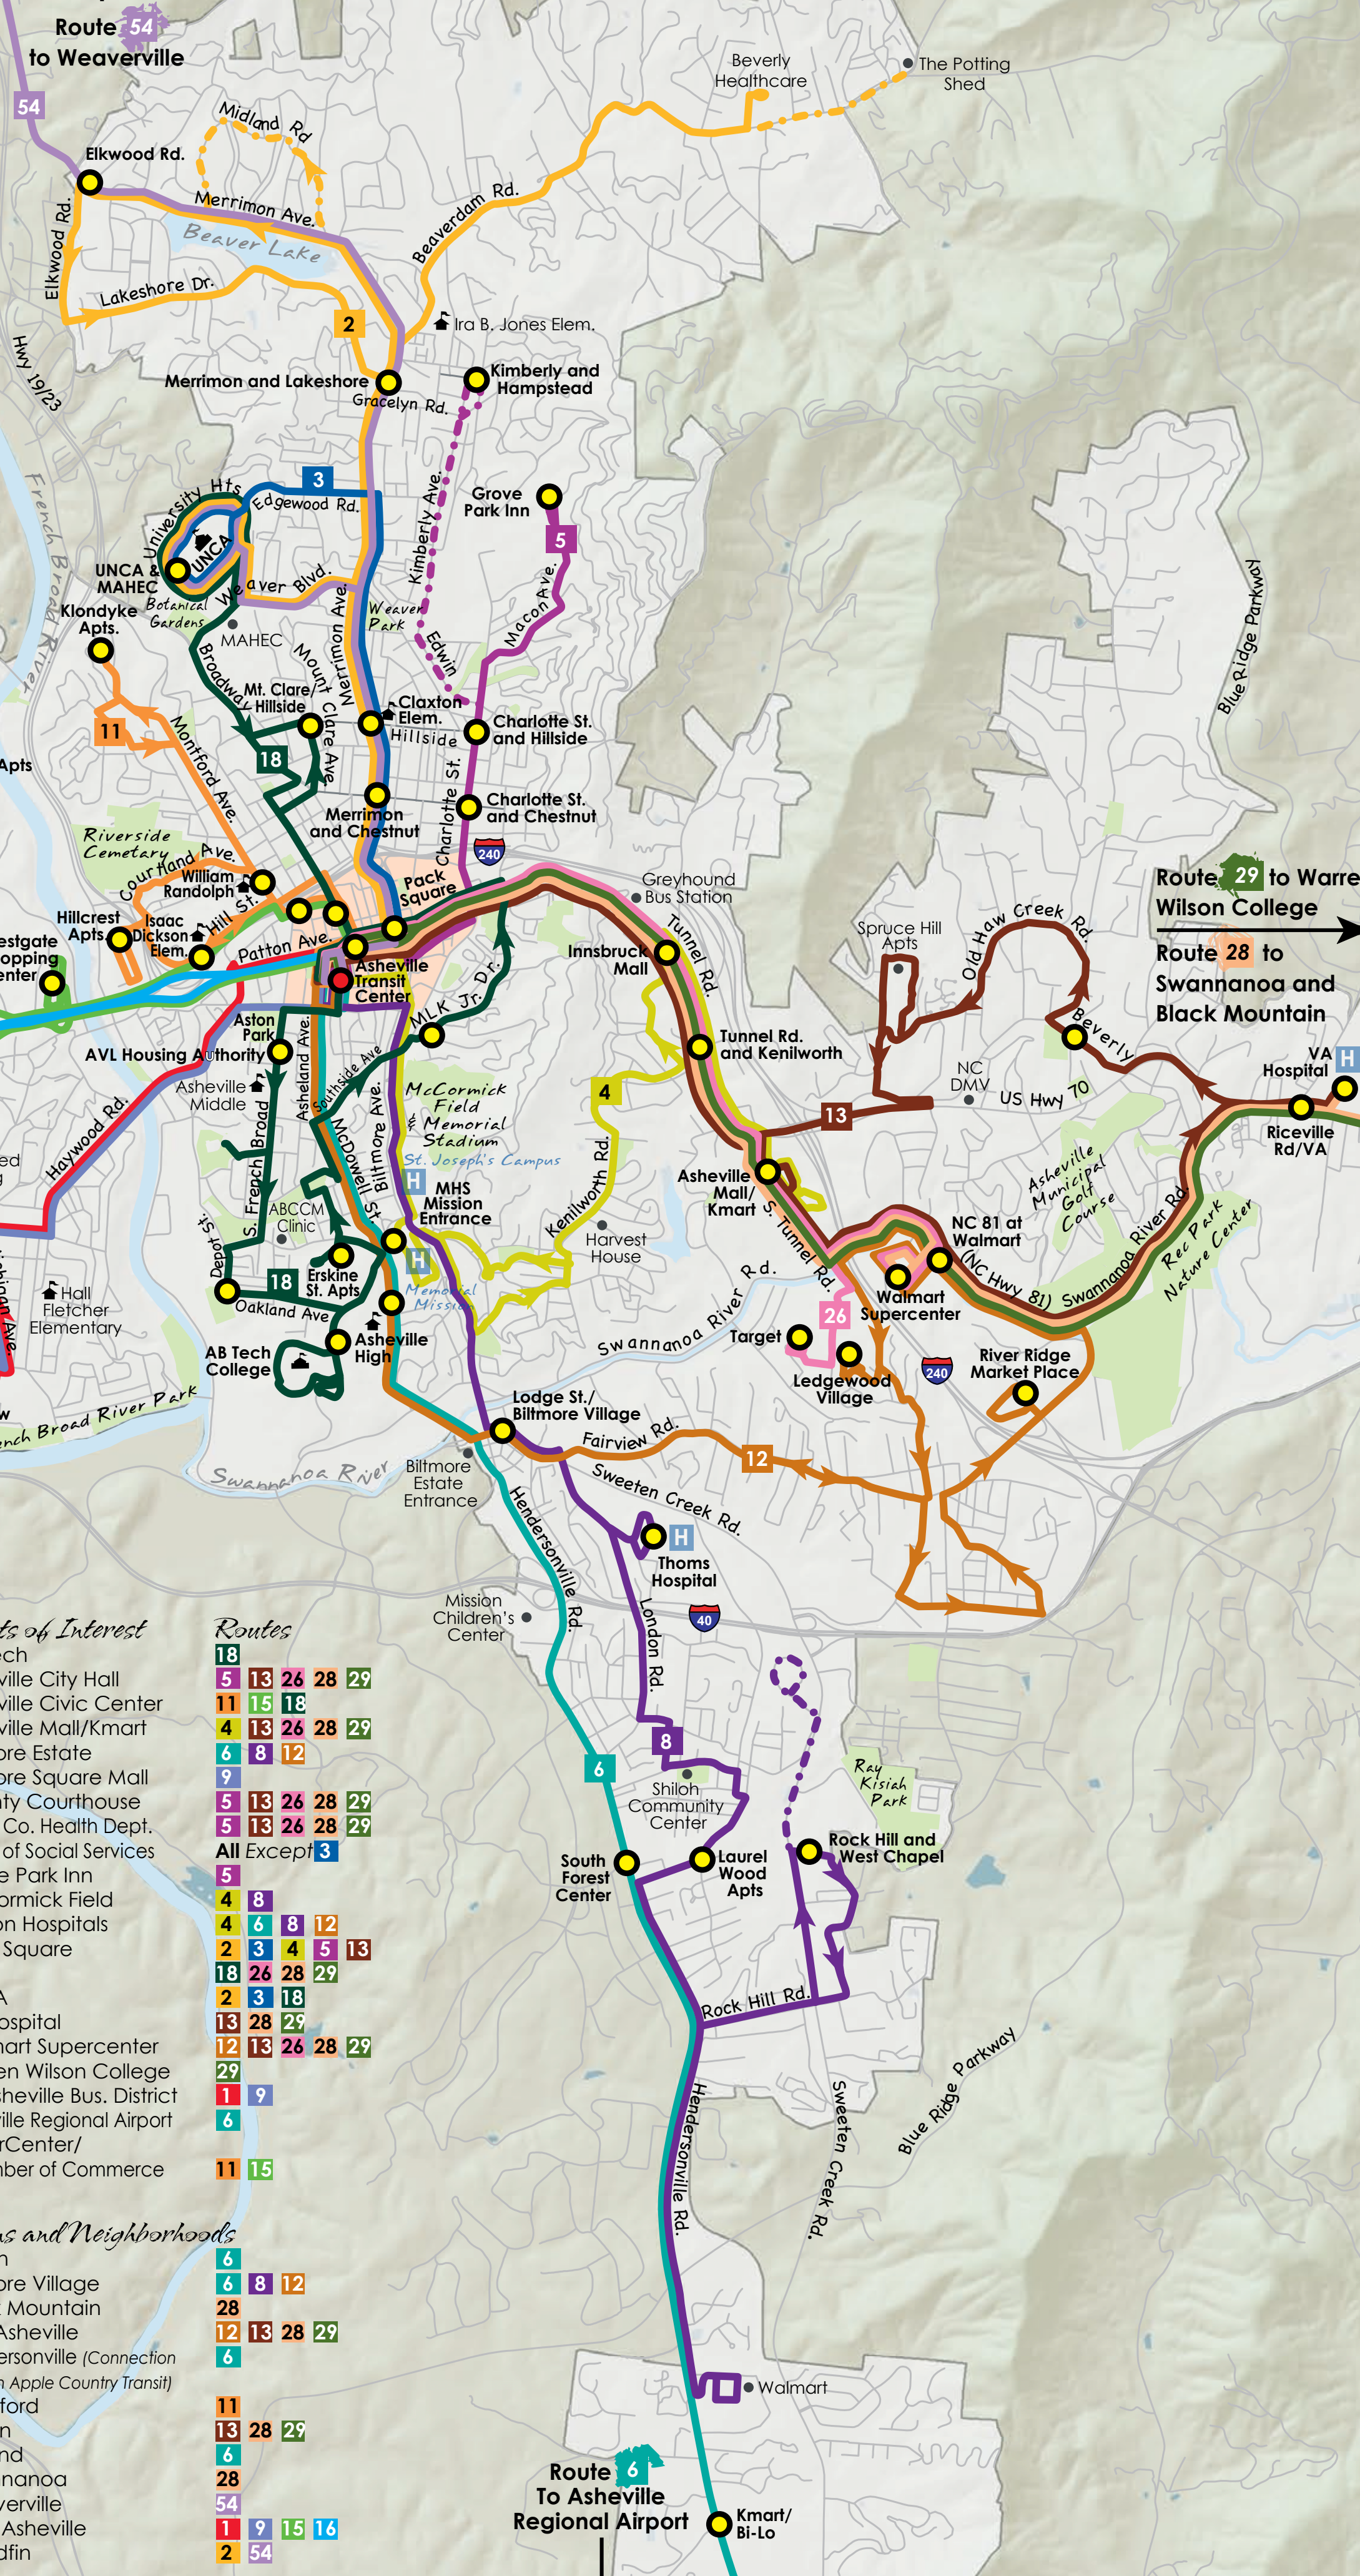

Asheville Transit Routes

Key

- Only certain times of day
- Dial-a-Ride
- Indicates Fare Free Zone downtown
- Major Stop (arrival time on schedule)
- Asheville Transit Center
- Point of Interest
- School
- University/College
- Hospital

Points of Interest

- AB Tech
- Asheville City Hall
- Asheville Civic Center
- Asheville Mall/Kmart
- Biltmore Estate
- Biltmore Square Mall
- County Courthouse
- Bunc. Co. Health Dept.
- Dept. of Social Services
- Grove Park Inn
- McCormick Field
- Mission Hospitals
- Pack Square
- UNCA
- VA Hospital
- Walmart Supercenter
- Warren Wilson College
- W. Asheville Bus. District
- Asheville Regional Airport
- VisitorCenter/Chamber of Commerce

Towns and Neighborhoods

- Arden
- Biltmore Village
- Black Mountain
- East Asheville
- Hendersonville (Connection with Apple Country Transit)
- Montford
- Oteen
- Skyland
- Swannanoa
- Weaverville
- West Asheville
- Woodfin

Routes

- 18
- 5 13 26 28 29
- 11 15 18
- 4 13 26 28 29
- 6 8 12
- 9
- 5 13 26 28 29
- 5 13 26 28 29
- All Except 3
- 5
- 4 8
- 4 6 8 12
- 2 3 4 5 13
- 18 26 28 29
- 2 3 18
- 13 28 29
- 12 13 26 28 29
- 29
- 1 9
- 6
- 11 15
- 6
- 6 8 12
- 28
- 12 13 28 29
- 6
- 11
- 13 28 29
- 6
- 28
- 54
- 1 9 15 16
- 2 54